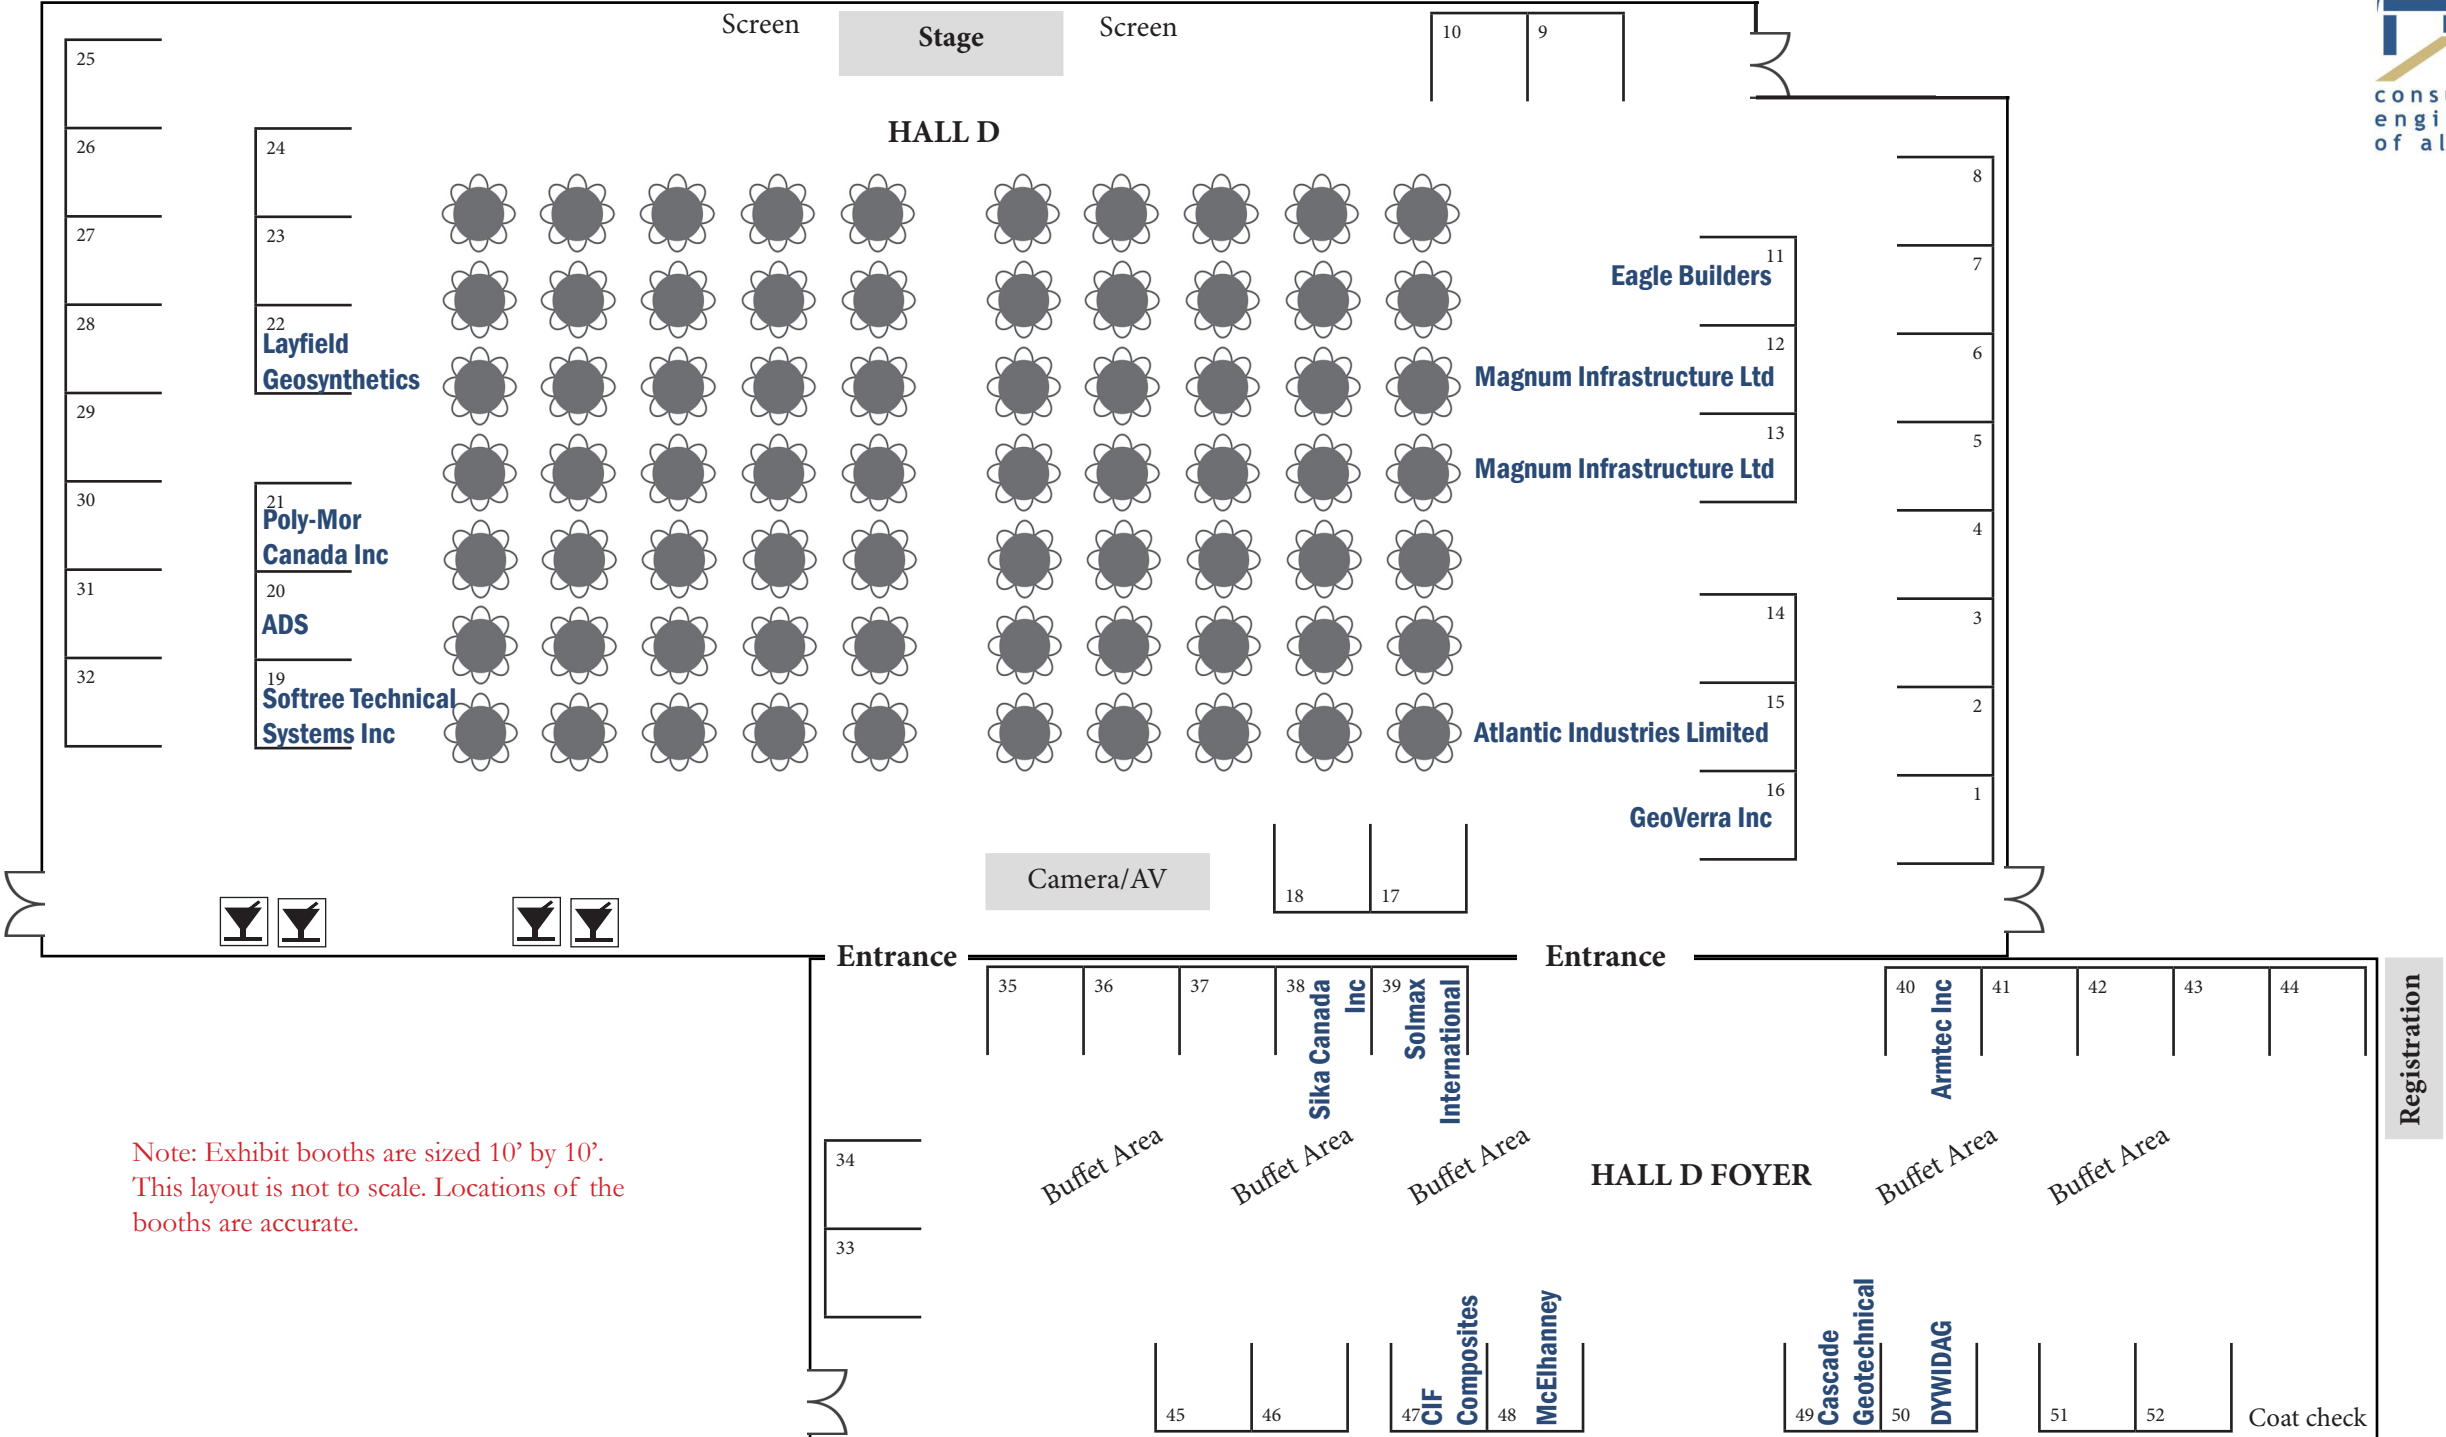

Tradeshow Floor Map

Note: Exhibit booths are sized 10' by 10'.
 This layout is not to scale. Locations of the
 booths are accurate.